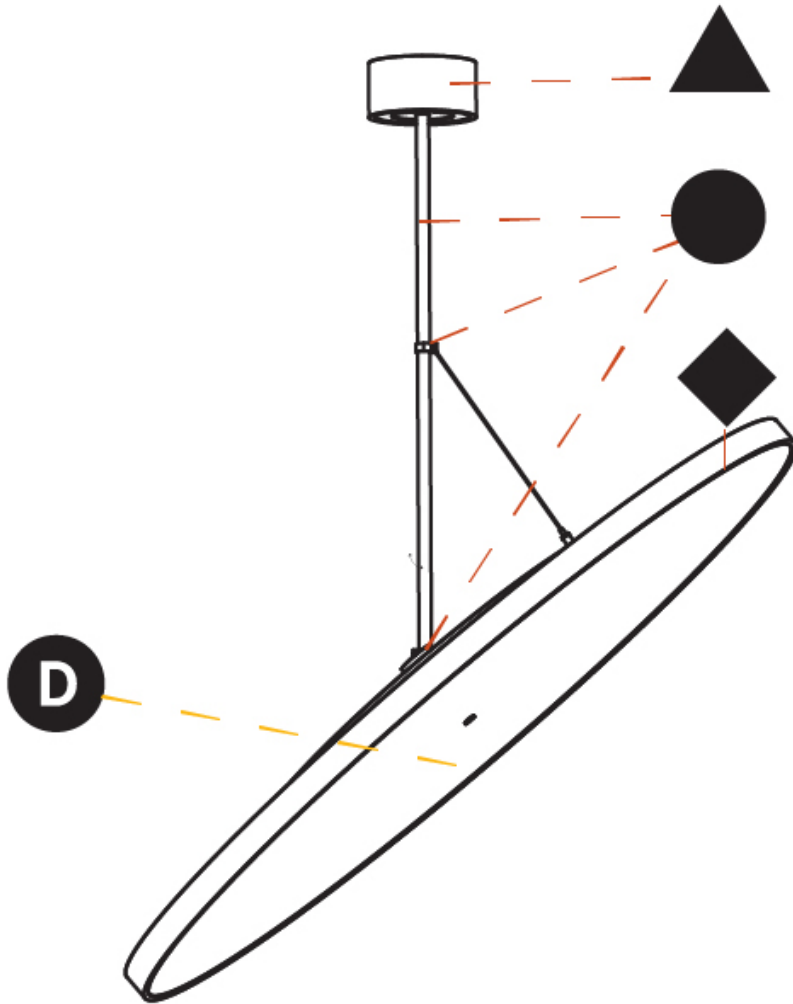

Adjustability: Rotational 170°; Tilt 90°

RATINGS AND CERTIFICATIONS

Certified By: Certified for North American Standards
 IP rating: IP20

SIGN DIVA FLEX SUSPENSION

A30860-

PROJECT	_____
TYPE	_____
SPECIFIER	_____
QUANTITY	_____
DATE	_____