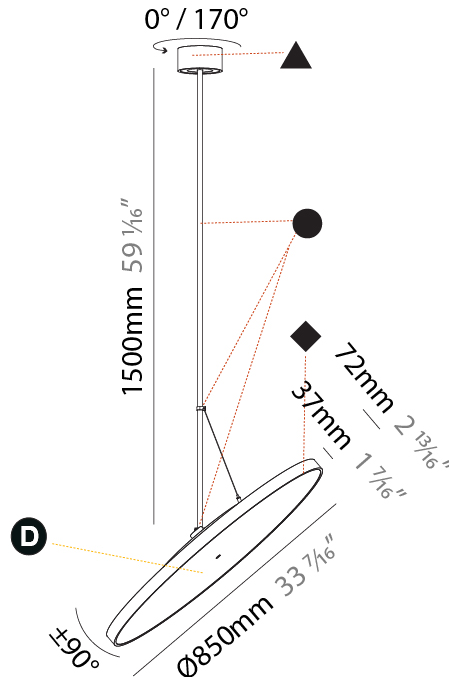

GENERAL

Series: Sign Diva Flex
Subseries: Sign Diva Flex
Brand: Prolicht
Division: Architectural
Mounting Type: Suspension
Mounting Location: Ceiling
Subcategory: Pendant

PHYSICAL

Shape: Round
Diameter (mm): 850
Diameter (in): 33 7/16
Height (mm): 1620
Height (in): 63 3/4
Light Distribution: Adjustable / Direct
Weight (kg): 2.007
Weight (lbs): 4.42
Diffuser: PMMA - Opal / Micro-Prism / Sparkling Secret / Vintage Industrial
Fixture Finish: SSR / BKV / CWI / CRY / HAB / UFT / ITA / RUA / FTG / MYG / LOD / PUS / FRO / FUP / KIA / POP / BLS / SPG / MEY / GOH / GUM / CHC / COM / ABZ / JAG / OBR / MOS / ROR
Fixture Material: Extruded Aluminum / Steel

ELECTRICAL

Lamp Type: LED (Zhaga Standard)
Input Wattage (W): 96.8
Total Output Wattage (W): 76.8
Dimming: Tri-Mode (Non-Dimming and Phase Dimming (120Vac only) and 0-10V Dimming)
Driver Included: Yes
Driver Location: Integrated
Driver Type: Constant Current - Universal
Driver Class: Class 2
Input Voltage (V): 120 - 277
Constant Current (MA): 600

LED

Color Temperature (°K): 2700 / 3000 / 3500 / 4000
Max. Delivered Lumen (lm): 9094 / 9806 / 11375 / 11617
Nominal Lumen (lm): 10753 / 11596 / 13461 / 13736
CRI: >90 CRI
Lamp Life (hrs): 50000

OPTICAL

Adjustability: Rotational 170°; Tilt 90°

RATINGS AND CERTIFICATIONS

Certified By: Certified for North American Standards
IP rating: IP20