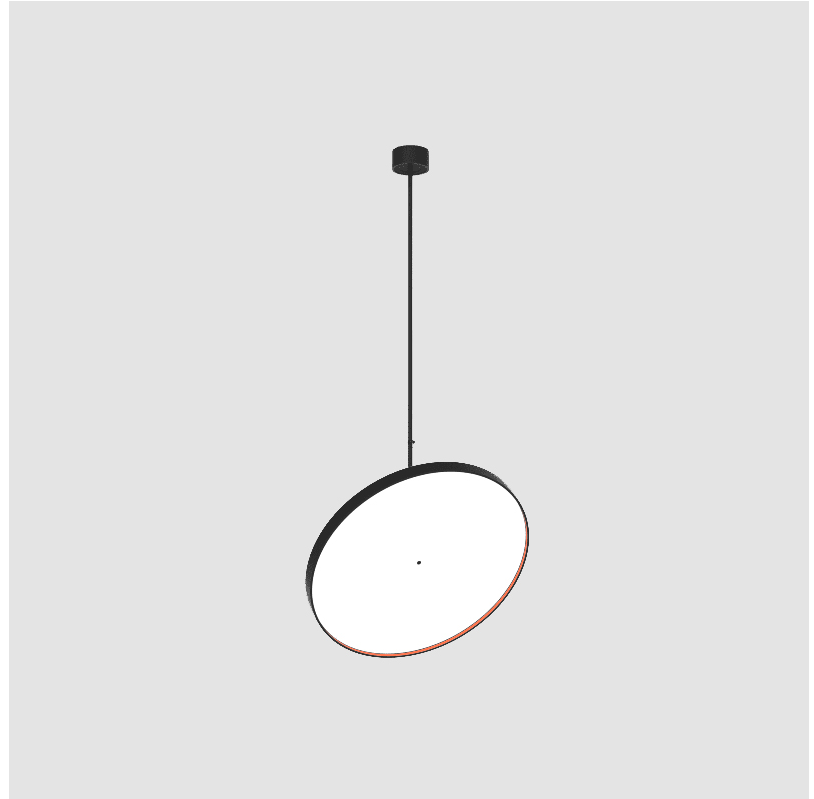

GENERAL

Series: Sign Diva Flex
Subseries: Sign Diva Flex Korona
Brand: Prolicht
Division: Architectural
Mounting Type: Suspension
Mounting Location: Ceiling
Subcategory: Pendant

PHYSICAL

Shape: Round
Diameter (mm): 850
Diameter (in): 33 7/16
Height (mm): 1620
Height (in): 63 3/4
Light Distribution: Adjustable / Direct
Weight (kg): 2.007
Weight (lbs): 4.42
Diffuser: PMMA - Opal / Micro-Prism / Sparkling Secret / Vintage Industrial
Fixture Finish: SSR / BKV / CWI / CRY / HAB / UFT / ITA / RUA / FTG / MYG / LOD / PUS / FRO / FUP / KIA / POP / BLS / SPG / MEY / GOH / GUM / CHC / COM / ABZ / JAG / OBR / MOS / ROR
Fixture Material: Extruded Aluminum / Steel

ELECTRICAL

Lamp Type: LED (Zhaga Standard)
Input Wattage (W): 88
Total Output Wattage (W): 76.8
Dimming: Tri-Mode (Non-Dimming and Phase Dimming (120Vac only) and 0-10V Dimming)
Driver Included: Yes
Driver Location: Integrated
Driver Type: Constant Current - Universal
Driver Class: Class 2
Input Voltage (V): 120 - 277
Constant Current (MA): 600

LED

Color Temperature (°K): 2700 / 3000 / 3500 / 4000
Max. Delivered Lumen (lm): 9094 / 9806 / 11385 / 13736
Nominal Lumen (lm): 10753 / 11596 / 13461 / 13736
CRI: >90 CRI
Lamp Life (hrs): 50000

OPTICAL

Adjustability: Rotational 170°; Tilt 90°

RATINGS AND CERTIFICATIONS

Certified By: Certified for North American Standards
IP rating: IP20