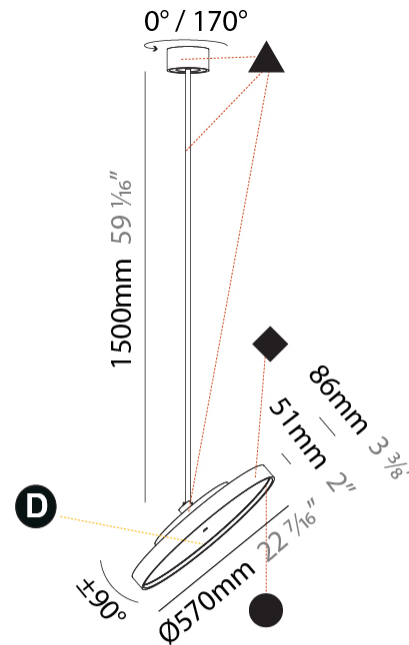

GENERAL

Series: Sign Diva Flex
Subseries: Sign Diva Flex Korona
Brand: Prolicht
Division: Architectural
Mounting Type: Suspension
Mounting Location: Ceiling
Subcategory: Pendant

PHYSICAL

Shape: Round
Diameter (mm): 570
Diameter (in): 22 7/16
Height (mm): 1620
Height (in): 63 3/4
Light Distribution: Adjustable / Direct
Weight (kg): 5
Weight (lbs): 11
Diffuser: PMMA - Opal / Micro-Prism / Sparkling Secret / Vintage Industrial
Fixture Finish: SSR / BKV / CWI / CRY / HAB / UFT / ITA / RUA / FTG / MYG / LOD / PUS / FRO / FUP / KIA / POP / BLS / SPG / MEY / GOH / GUM / CHC / COM / ABZ / JAG / OBR / MOS / ROR
Fixture Material: Extruded Aluminum / Steel

ELECTRICAL

Lamp Type: LED (Zhaga Standard)
Input Wattage (W): 58.3
Total Output Wattage (W): 46.9
Dimming: Tri-Mode (Non-Dimming and Phase Dimming (120Vac only) and 0-10V Dimming)
Driver Included: Yes
Driver Location: Integrated
Driver Type: Constant Current - Universal
Driver Class: Class 2
Input Voltage (V): 120 - 277
Constant Current (MA): 350

LED

Color Temperature (°K): 2700 / 3000 / 3500 / 4000
Max. Delivered Lumen (lm): 4978 / 5337 / 5384 / 5494
Nominal Lumen (lm): 6199 / 6646 / 6705 / 6842
CRI: >90 CRI
Lamp Life (hrs): 50000

OPTICAL

Adjustability: Rotational 170°; Tilt 90°

RATINGS AND CERTIFICATIONS

Certified By: Certified for North American Standards
IP rating: IP20