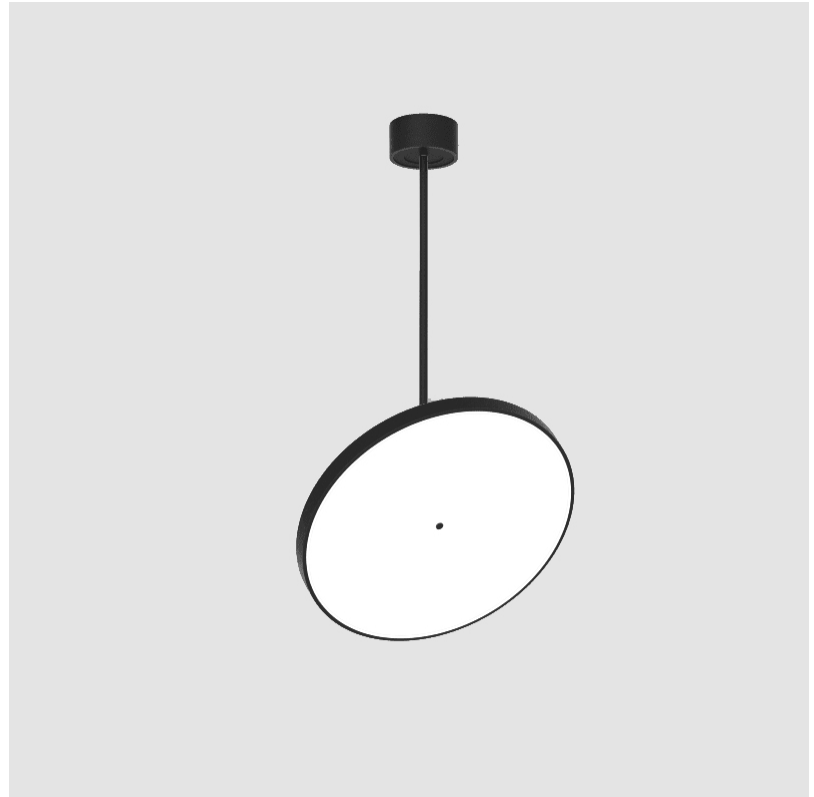

GENERAL

Series: Sign Diva Flex
Subseries: Sign Diva Flex
Brand: Prolicht
Division: Architectural
Mounting Type: Suspension
Mounting Location: Ceiling
Subcategory: Pendant

PHYSICAL

Shape: Round
Diameter (mm): 570
Diameter (in): 22 7/16
Height (mm): 870
Height (in): 34 1/4
Light Distribution: Adjustable / Direct
Weight (kg): 2.007
Weight (lbs): 4.42
Diffuser: PMMA - Opal / Micro-Prism / Sparkling Secret / Vintage Industrial
Fixture Finish: SSR / BKV / CWI / CRY / HAB / UFT / ITA / RUA / FTG / MYG / LOD / PUS / FRO / FUP / KIA / POP / BLS / SPG / MEY / GOH / GUM / CHC / COM / ABZ / JAG / OBR / MOS / ROR
Fixture Material: Extruded Aluminum / Steel

ELECTRICAL

Lamp Type: LED (Zhaga Standard)
Input Wattage (W): 58.3
Total Output Wattage (W): 46.9
Dimming: Tri-Mode (Non-Dimming and Phase Dimming (120Vac only) and 0-10V Dimming)
Driver Included: Yes
Driver Location: Integrated
Driver Type: Constant Current - Universal
Driver Class: Class 2
Input Voltage (V): 120 - 277
Constant Current (MA): 350

LED

Color Temperature (°K): 2700 / 3000 / 3500 / 4000
Max. Delivered Lumen (lm): 4439 / 4759 / 4801 / 4899
Nominal Lumen (lm): 6199 / 6646 / 6705 / 6842
CRI: >90 CRI
Lamp Life (hrs): 50000

OPTICAL

Adjustability: Rotational 170°; Tilt 90°

RATINGS AND CERTIFICATIONS

Certified By: Certified for North American Standards
IP rating: IP20