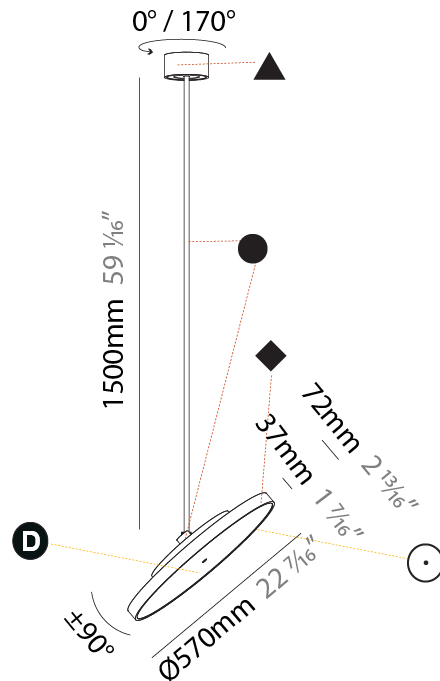

GENERAL

Series: Sign Diva Flex
Subseries: Sign Diva Flex
Brand: Prolicht
Division: Architectural
Mounting Type: Suspension
Mounting Location: Ceiling
Subcategory: Pendant

PHYSICAL

Shape: Round
Diameter (mm): 570
Diameter (in): 22 7/16
Height (mm): 1620
Height (in): 63 3/4
Light Distribution: Adjustable / Direct
Weight (kg): 7.077
Weight (lbs): 15.42
Diffuser: PMMA - Opal / Micro-Prism / Sparkling Secret / Vintage Industrial
Fixture Finish: SSR / BKV / CWI / CRY / HAB / UFT / ITA / RUA / FTG / MYG / LOD / PUS / FRO / FUP / KIA / POP / BLS / SPG / MEY / GOH / GUM / CHC / COM / ABZ / JAG / OBR / MOS / ROR
Fixture Material: Extruded Aluminum / Steel

ELECTRICAL

Lamp Type: LED (Zhaga Standard)
Input Wattage (W): 58.3
Total Output Wattage (W): 53
Dimming: Tri-Mode (Non-Dimming and Phase Dimming (120Vac only) and 0-10V Dimming)
Driver Included: Yes
Driver Location: Integrated
Driver Type: Constant Current - Universal
Driver Class: Class 2
Input Voltage (V): 120 - 277
Constant Current (MA): 350

LED

Color Temperature (°K): 2700 / 3000 / 3500 / 4000
Max. Delivered Lumen (lm): 4439 / 4759 / 4801 / 4899
Nominal Lumen (lm): 6199 / 6646 / 6705 / 6842
CRI: >90 CRI
Lamp Life (hrs): 50000

OPTICAL

Adjustability: Rotational 170°; Tilt 90°

RATINGS AND CERTIFICATIONS

Certified By: Certified for North American Standards
IP rating: IP20