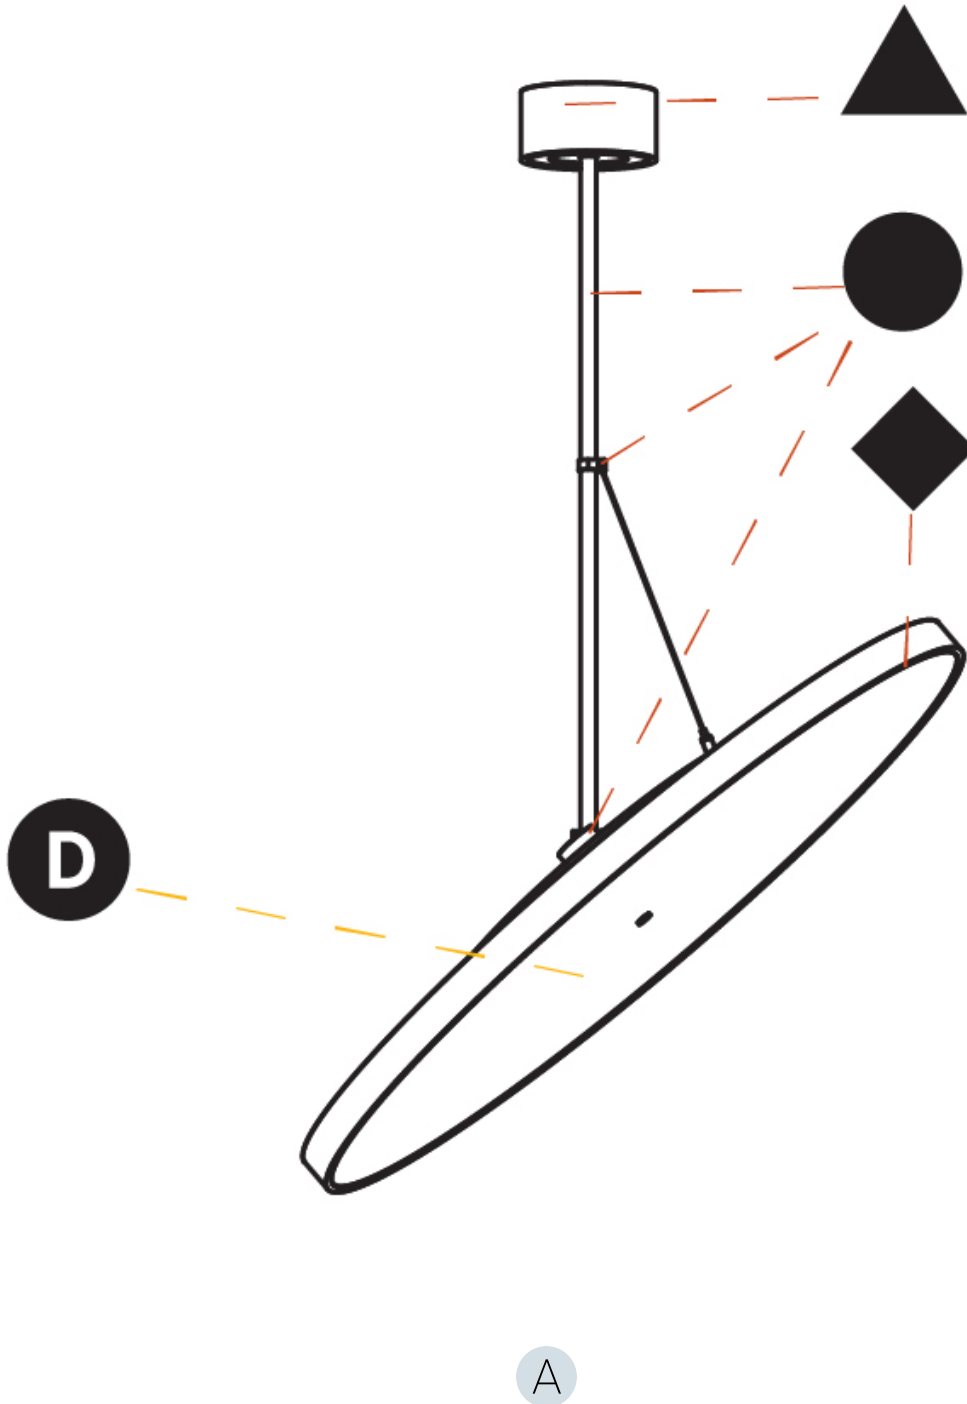

Adjustability: Rotational 170°; Tilt 90°

RATINGS AND CERTIFICATIONS

Certified By: Certified for North American Standards
IP rating: IP20

SIGN DIVA FLEX SUSPENSION

A30858-

PROJECT	_____
TYPE	_____
SPECIFIER	_____
QUANTITY	_____
DATE	_____