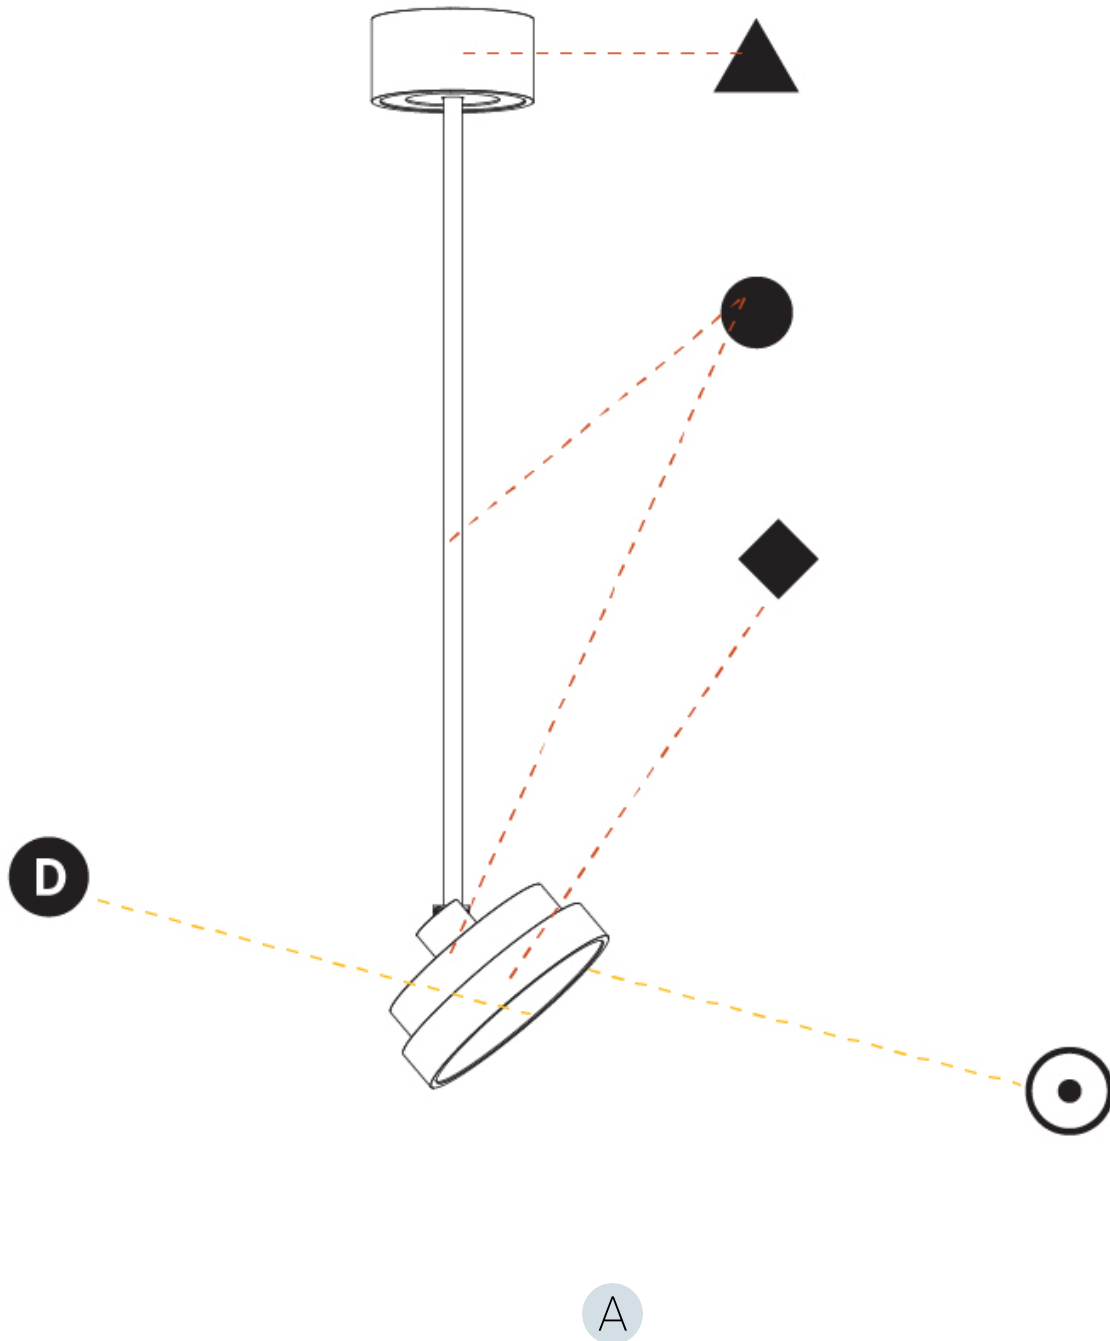

SIGN DIVA FLEX SUSPENSION

A30851-

PROJECT
TYPE
SPECIFIER
QUANTITY
DATE