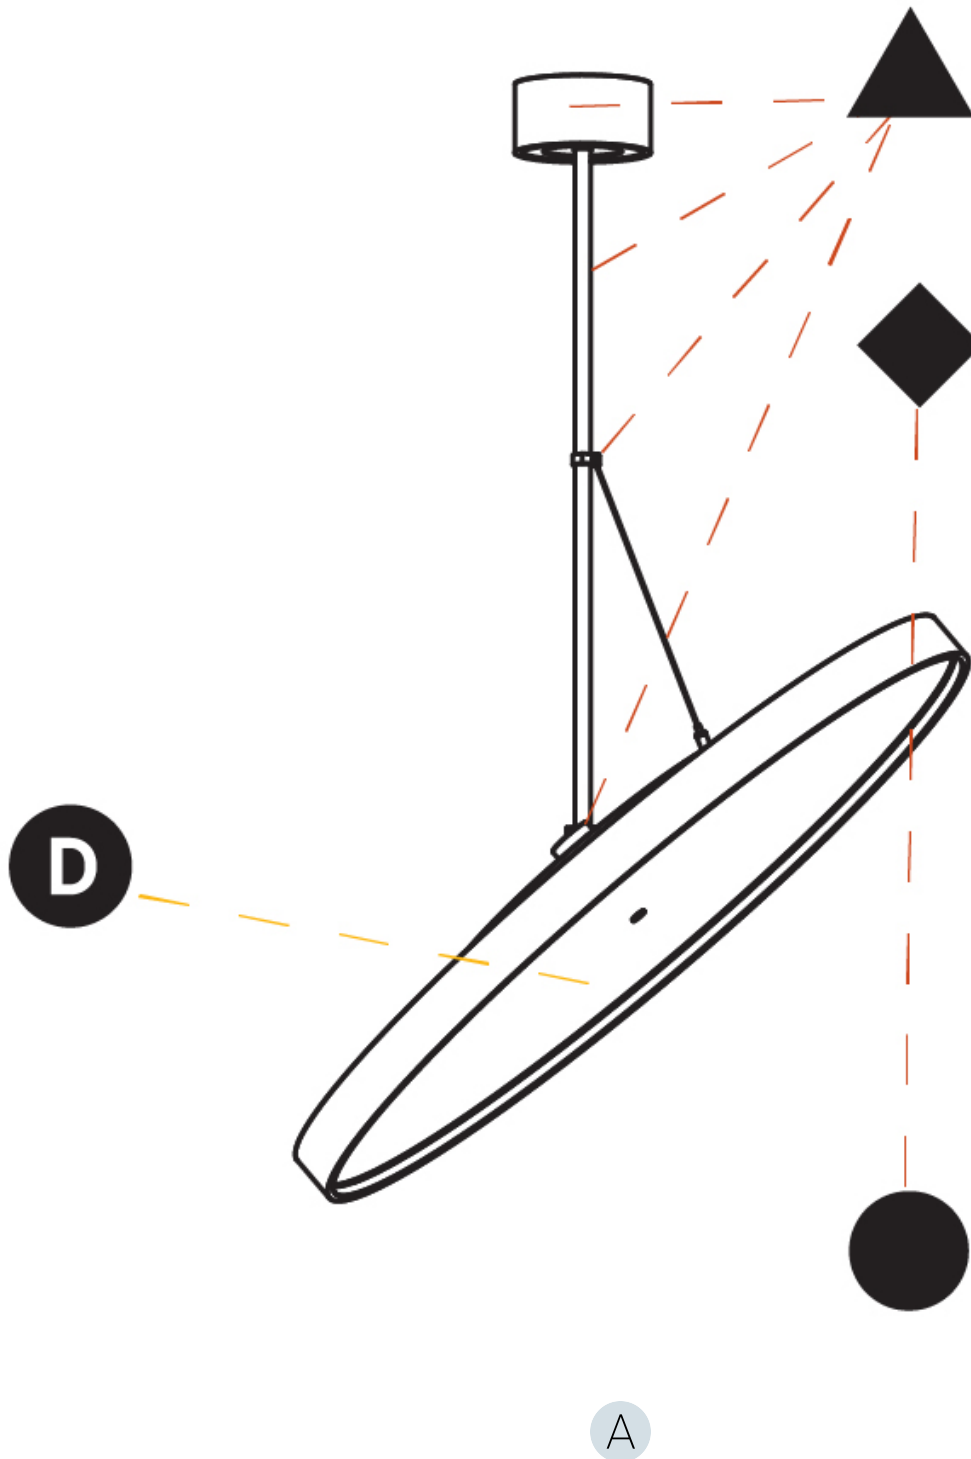

SIGN DIVA FLEX KORONA SUSPENSION

A30867-

PROJECT	_____
TYPE	_____
SPECIFIER	_____
QUANTITY	_____
DATE	_____