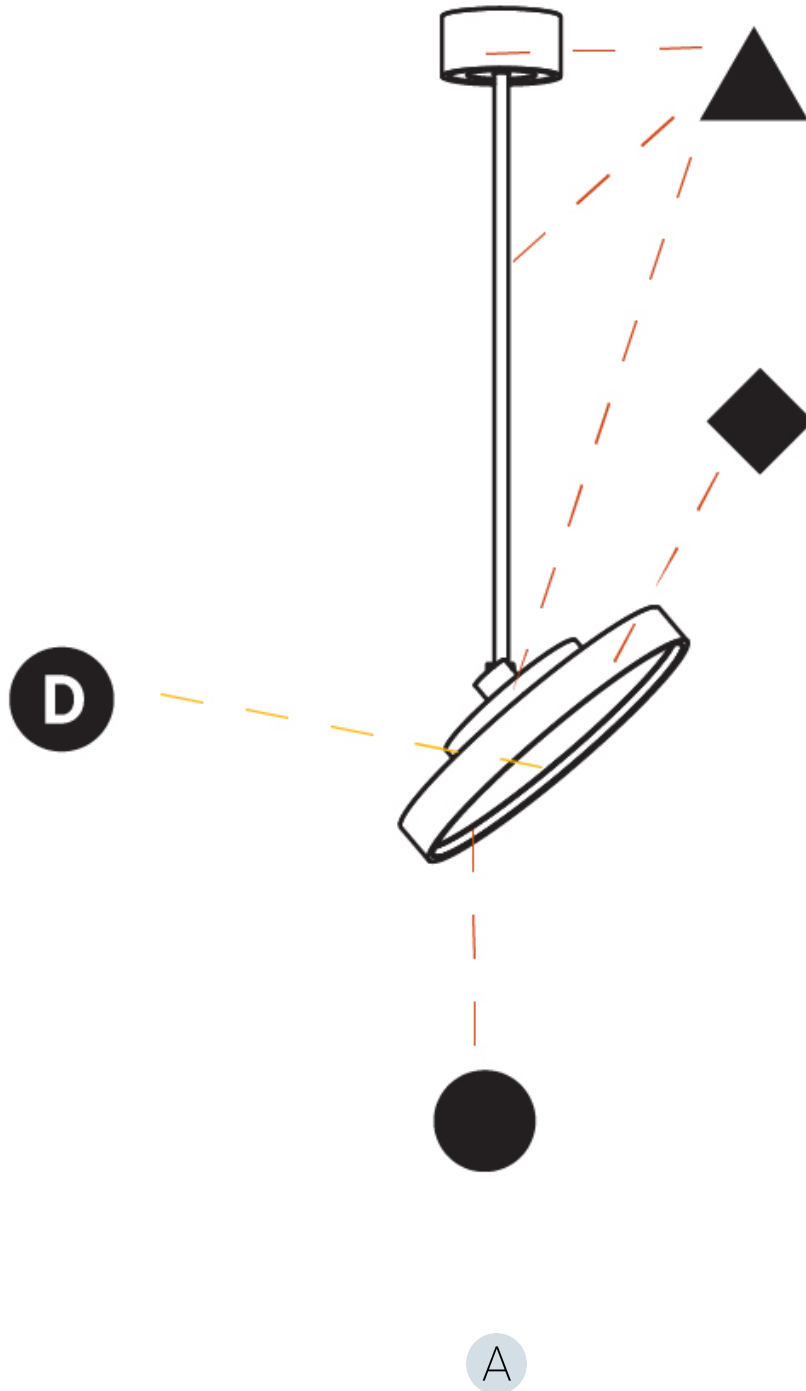

SIGN DIVA FLEX KORONA SUSPENSION

A30863-

PROJECT	_____
TYPE	_____
SPECIFIER	_____
QUANTITY	_____
DATE	_____