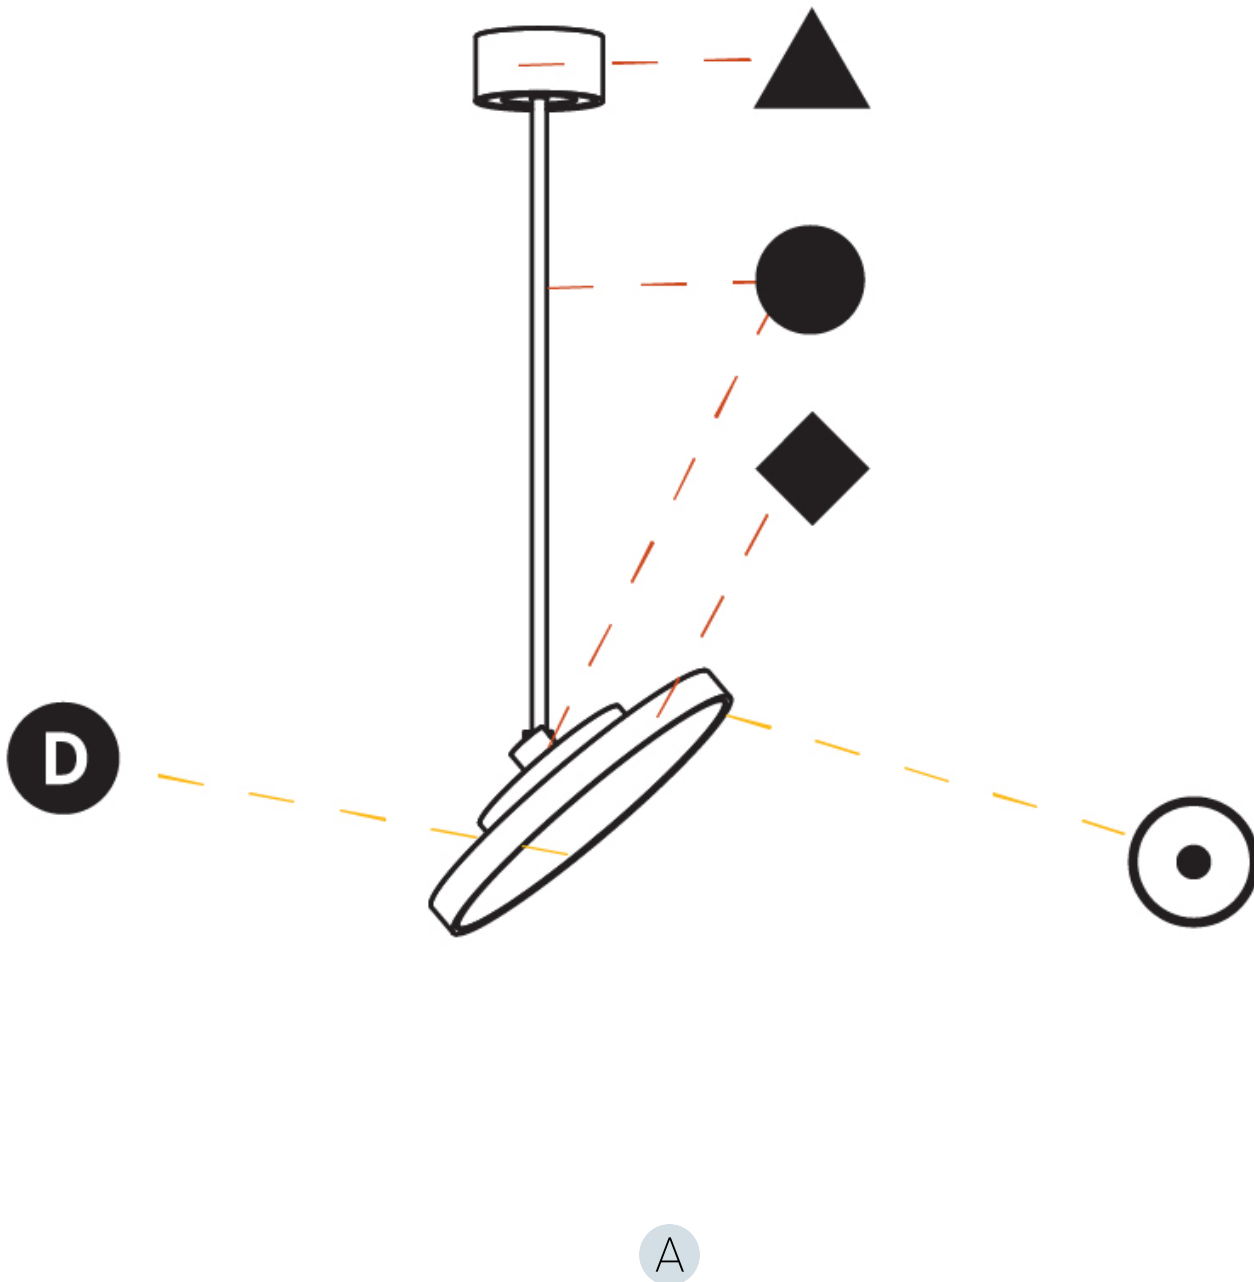

SIGN DIVA FLEX SUSPENSION

A30853-

PROJECT	_____
TYPE	_____
SPECIFIER	_____
QUANTITY	_____
DATE	_____